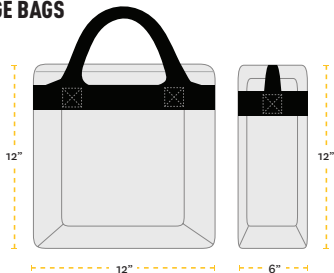

Texas Performing Arts Clear Bag Policy

APPROVED BAGS

LARGE BAGS

OR

One gallon clear resealable plastic storage bag

SMALL BAGS

Small clutch bags or purses do not have to be clear but cannot exceed 4.5" x 6.5"

PROHIBITED BAGS

- Purses
- Diaper bags*
- Cases (camera, binoculars, etc.)
- Backpacks
- Fanny packs
- Printed pattern plastic bags
- Reusable grocery totes
- Mesh or straw bags
- Duffel bags
- Large totes

*Items normally carried in a diaper bag must be put into a clear plastic bag for venue entry.

Visit texasperformingarts.org for more information about venue policies.

4-5"

6.5"