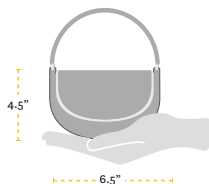

Texas Performing Arts Clear Bag Policy

APPROVED BAGS

LARGE BAGS

OR

One gallon clear resealable plastic storage bag

SMALL BAGS

Small clutch bags or purses do not have to be clear but cannot exceed 4.5" x 6.5"

PROHIBITED BAGS

- Purses
- Diaper bags*
- Cases (camera, binoculars, etc.)
- Backpacks
- Fanny packs
- Printed pattern plastic bags
- Reusable grocery totes
- Mesh or straw bags
- Duffel bags
- Large totes

*Items normally carried in a diaper bag must be put into a clear plastic bag for venue entry.

Visit texasperformingarts.org for more information about venue policies.

4-5"

6.5"